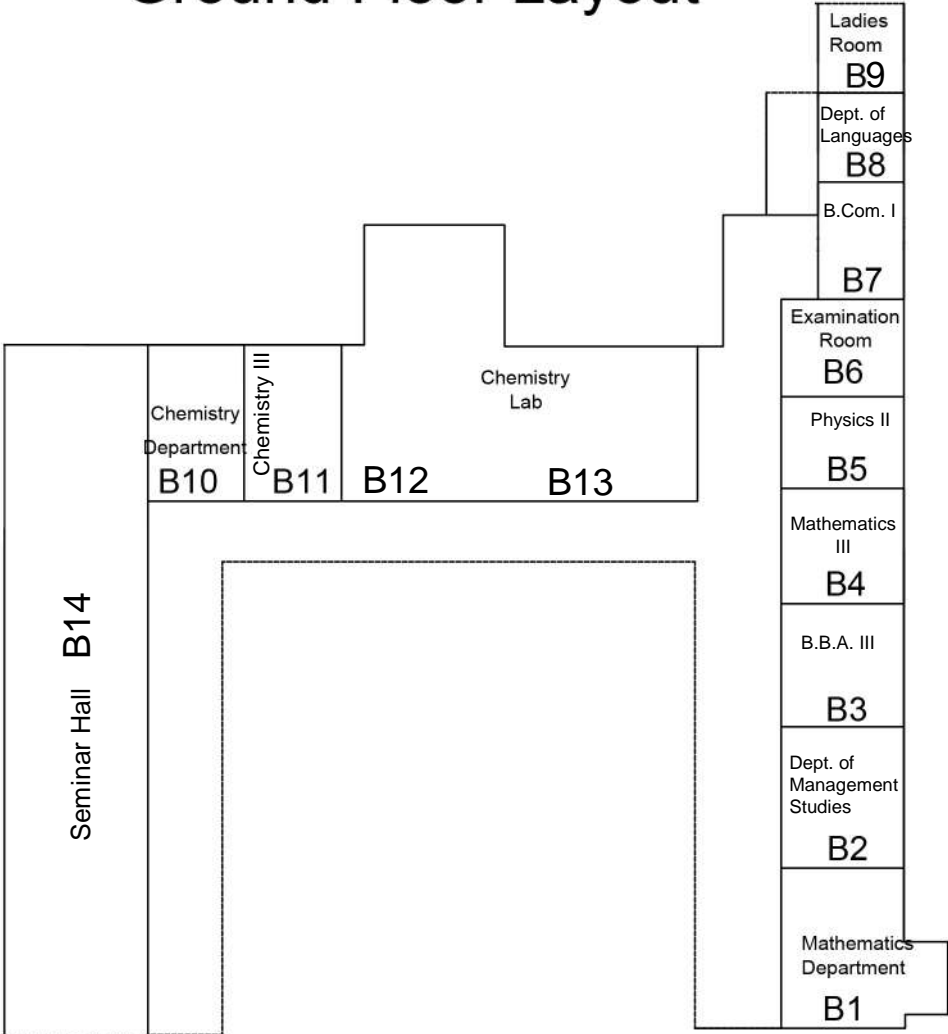

CLASSROOM SPECIFICATIONS (UNAIDED)

Sl.No	Room No	Name of the Department	Area	Purpose
26	3	B.Com Comp.Application I	63 M2	Class room for teaching and learning
27	4	B.Com Comp.Application II	63 M2	Class room for teaching and learning
28	5	B.Com Comp.Application III	63 m2	Class room for teaching and learning
29	6	Audio Visual Room	63m2	Classroom for teaching and learning
30	7	M.Com Finance I	63 M2	ICT enabled class room to improve learning
31	8	M.Com Finance II	61.2 M2	ICT enabled class room to improve learning
32	9	B.C.A III	62.1 M2	Class room for teaching and learning
33	10	B.C.A II	63 M2	Class room for teaching and learning
34	12	M.Sc C.S II	31.5 M2	Class room for teaching and learning
35	13	M.Sc C.S I	31.5 M2	Class room for teaching and learning
36	14	B.Sc C.S I	30.15 M2	Class room for teaching and learning
37	15	B.Sc C.S II	32.4 M2	Class room for teaching and learning
38	16	B.C.A I	63 m2	Class room for teaching and learning
39	19	M.Com I B I	31.5m2	Class room for teaching and learning
40	20	M.Com I B II	30.6m2	Class room for teaching and learning
41	24	B.Sc C.S III	50.5m2	Class room for teaching and learning
42	25	M.A English II	50.5m2	Class room for teaching and learning
43	26	M.A English I	48.2m2	Class room for teaching and learning
44	27	B.A English III	48.2m2	Class room for teaching and learning
45	28	B.A English II	49.1m2	Class room for teaching and learning
46	29	B.A English I	49.1 m2	Class room for teaching and learning

Dr. DOMINIC THOMAS
Principal
S.E.S. COLLEGE
SREEKANDAPURAM

Ground Floor Layout