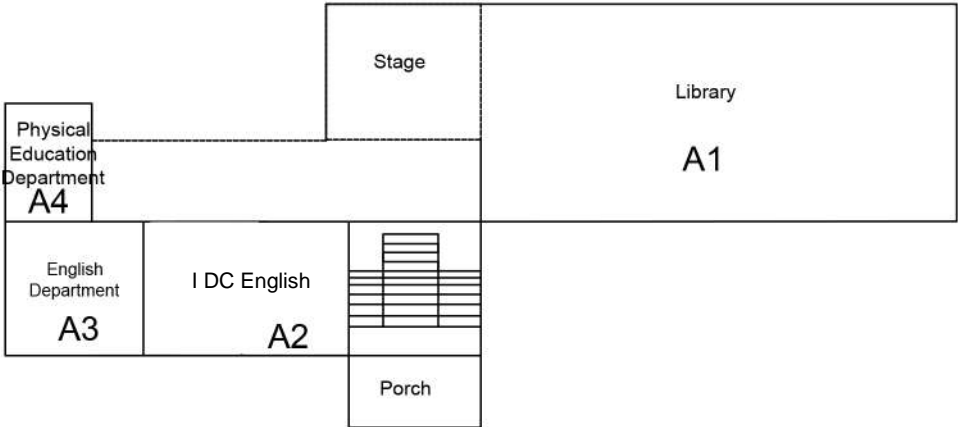

CLASSROOM SPECIFICATIONS (UNAIDED)

Sl.No	Room No	Name of the Department	Area	Purpose
26	3	B.Com Comp.Application I	63 M2	Class room for teaching and learning
27	4	B.Com Comp.Application II	63 M2	Class room for teaching and learning
28	5	B.Com Comp.Application III	63 m2	Class room for teaching and learning
29	6	Audio Visual Room	63m2	Classroom for teaching and learning
30	7	M.Com Finance I	63 M2	ICT enabled class room to improve learning
31	8	M.Com Finance II	61.2 M2	ICT enabled class room to improve learning
32	9	B.C.A III	62.1 M2	Class room for teaching and learning
33	10	B.C.A II	63 M2	Class room for teaching and learning
34	12	M.Sc C.S II	31.5 M2	Class room for teaching and learning
35	13	M.Sc C.S I	31.5 M2	Class room for teaching and learning
36	14	B.Sc C.S I	30.15 M2	Class room for teaching and learning
37	15	B.Sc C.S II	32.4 M2	Class room for teaching and learning
38	16	B.C.A I	63 m2	Class room for teaching and learning
39	19	M.Com I B I	31.5m2	Class room for teaching and learning
40	20	M.Com I B II	30.6m2	Class room for teaching and learning
41	24	B.Sc C.S III	50.5m2	Class room for teaching and learning
42	25	M.A English II	50.5m2	Class room for teaching and learning
43	26	M.A English I	48.2m2	Class room for teaching and learning
44	27	B.A English III	48.2m2	Class room for teaching and learning
45	28	B.A English II	49.1m2	Class room for teaching and learning
46	29	B.A English I	49.1 m2	Class room for teaching and learning

Dr. DOMINIC THOMAS
Principal
S.E.S. COLLEGE
SREEKANDAPURAM

Ground Floor Layout