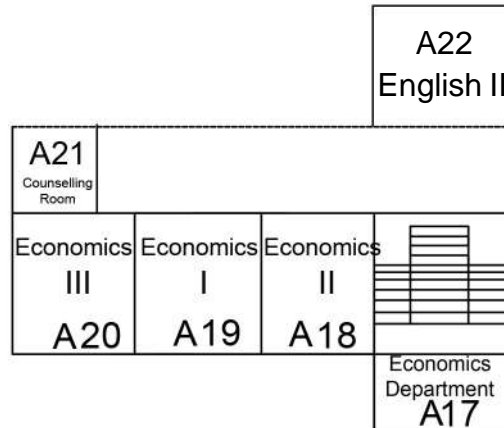

 Dr. DOMINIC THOMAS
 Principal
 S.E.S. COLLEGE
 SREEKANDAPURAM

Ground Floor Layout

First Floor Layout

Second Floor Layout

Third Floor Layout

Cellar Floor Layout

S E S COLLEGE, (Unaided) Sreekanthapuram

Building Layout