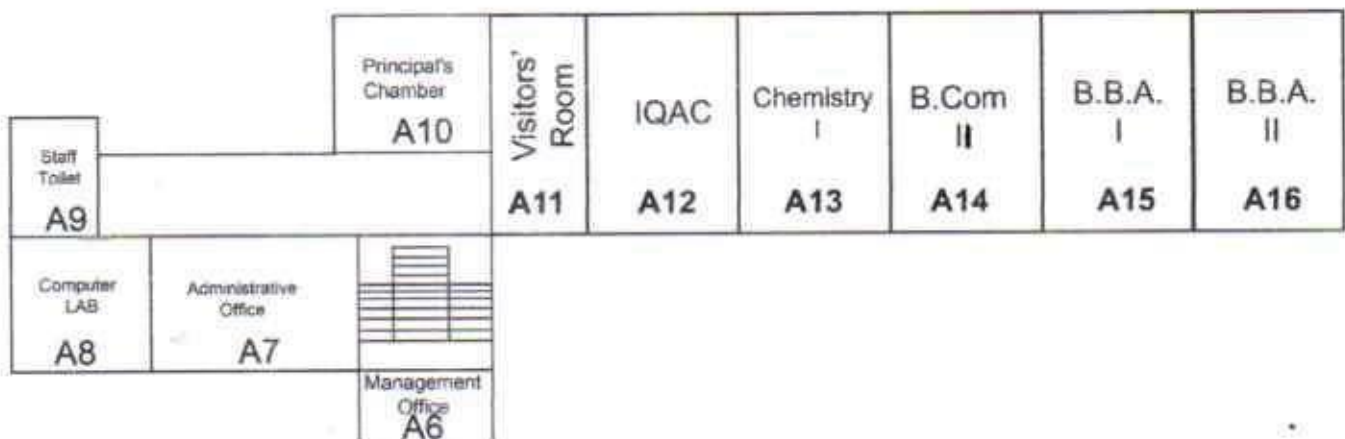

First Floor Layout